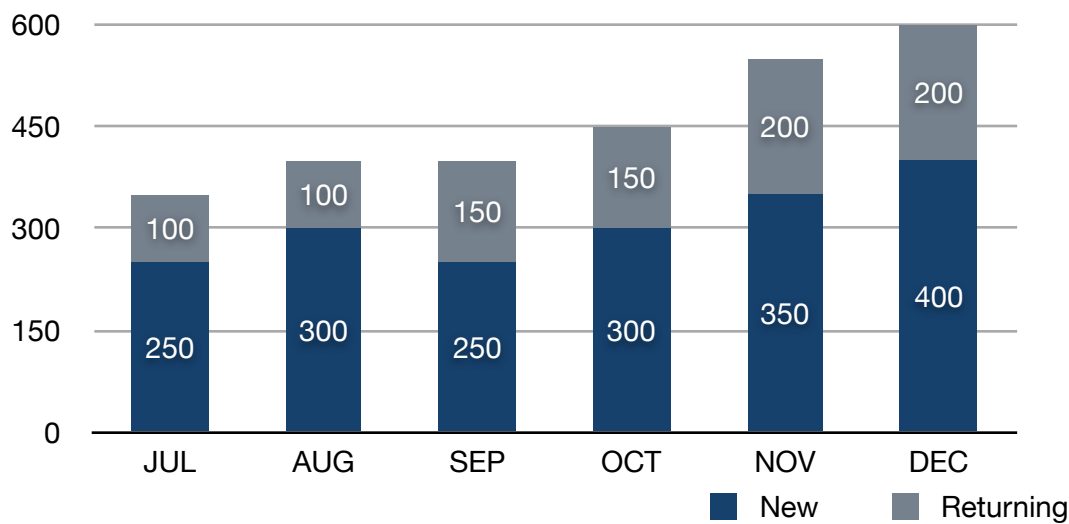

ACME Family Dental

Website Analytics Report
January 2012

NEW PATIENT LEADS

SALES ORIENTED PAGE VISITS

VISITS - NEW vs RETURNING

VISITS - REFERRAL SOURCE

VISITS - DAILY TREND (DECEMBER)

TOP CONTENT - SERVICES