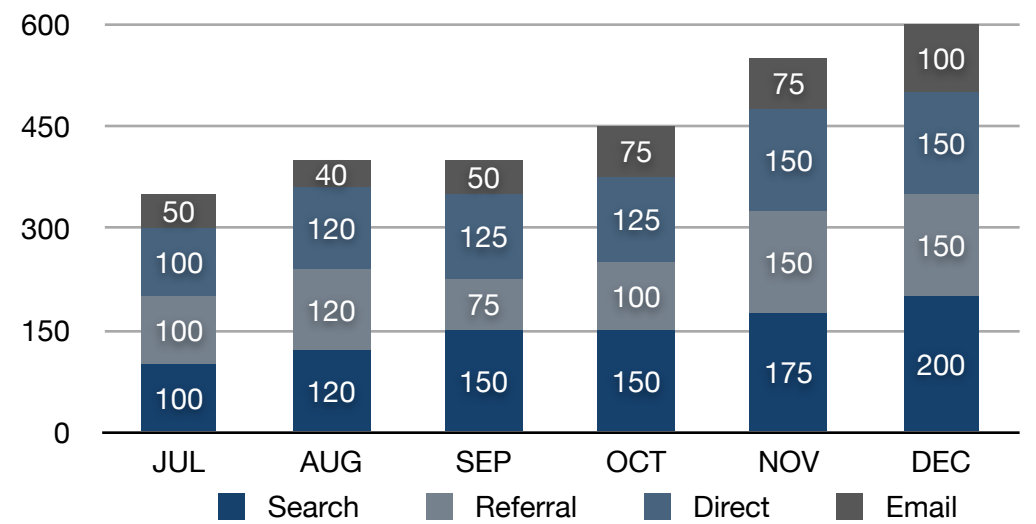

ACME Family Dental

Website Analytics Report
January 2012

NEW PATIENT LEADS

SALES ORIENTED PAGE VISITS

VISITS - NEW vs RETURNING

VISITS - REFERRAL SOURCE

VISITS - DAILY TREND (DECEMBER)

TOP CONTENT - SERVICES

NOTES

- 1 Bacon strip steak kielbasa tongue boudin tail ham hock. Jerky boudin turkey fatback tri-tip.
- 2 Short ribs frankfurter capicola shank, hamburger rump salami beef boudin ball tip bacon swine ribeye sausage jerky.
- 3 Tenderloin pork belly leberkäse ball tip. Fatback meatball chicken, pig jowl sausage pork belly turducken beef ribeye bacon.
- 4 Salami chuck strip steak jerky, ham hock bresaola ribeye bacon t-bone corned beef capicola frankfurter boudin chicken pork loin.
- 5 Chicken pancetta brisket andouille sausage t-bone pork turducken rump, corned beef bresaola hamburger pig.