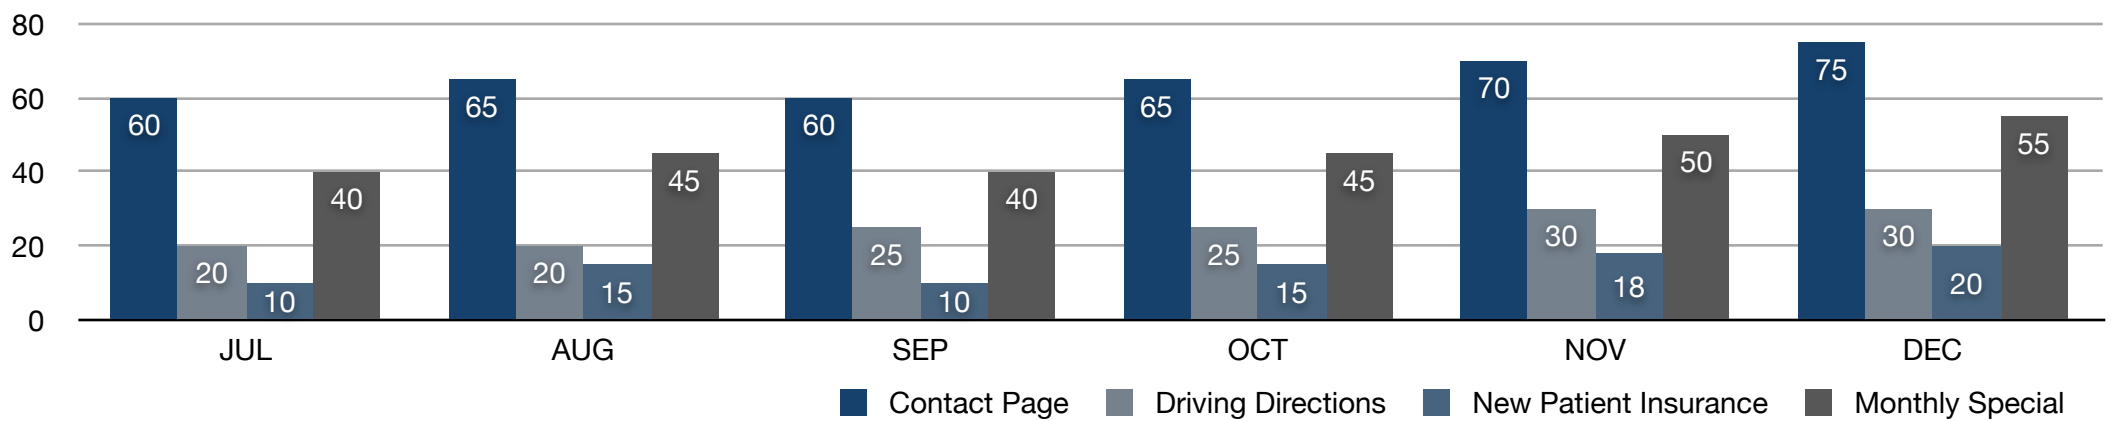

ACME Family Dental

Website Analytics Report
January 2012

NEW PATIENT LEADS

SALES ORIENTED PAGE VISITS

VISITS - NEW vs RETURNING

VISITS - REFERRAL SOURCE

VISITS - DAILY TREND (DECEMBER)

TOP CONTENT - SERVICES