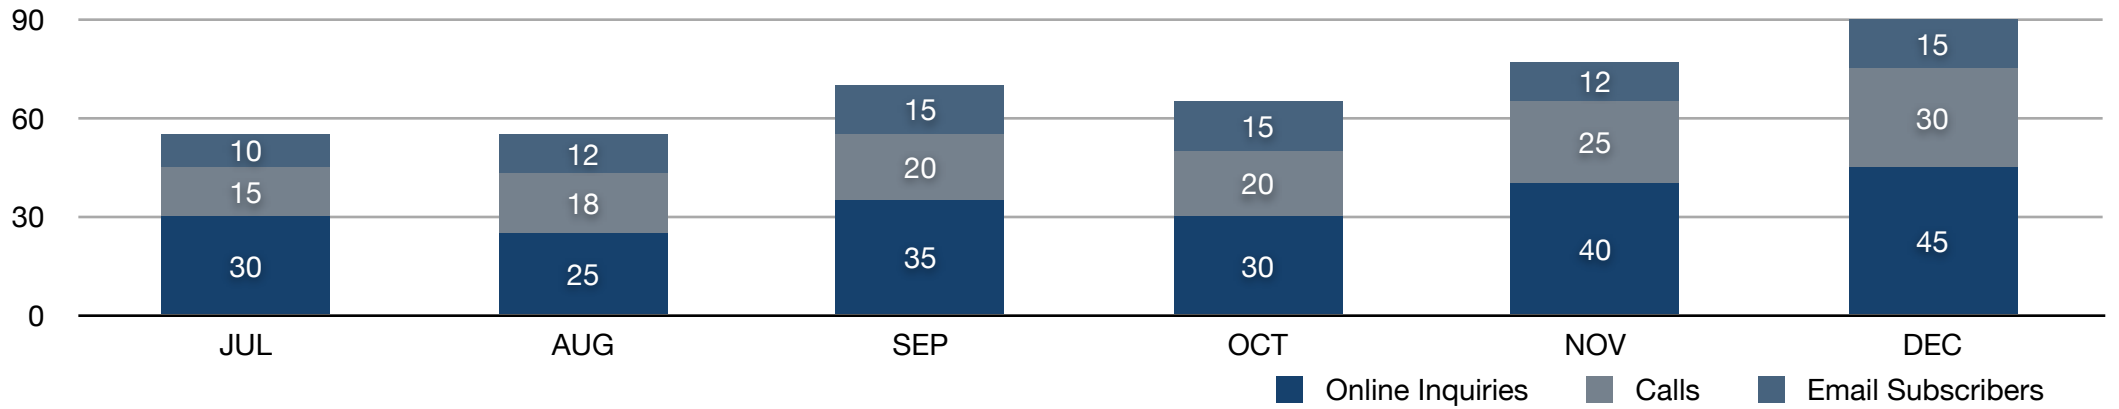

ACME Family Dental

Website Analytics Report
January 2012

NEW PATIENT LEADS

SALES ORIENTED PAGE VISITS

VISITS - NEW vs RETURNING

VISITS - REFERRAL SOURCE

VISITS - DAILY TREND (DECEMBER)

TOP CONTENT - SERVICES