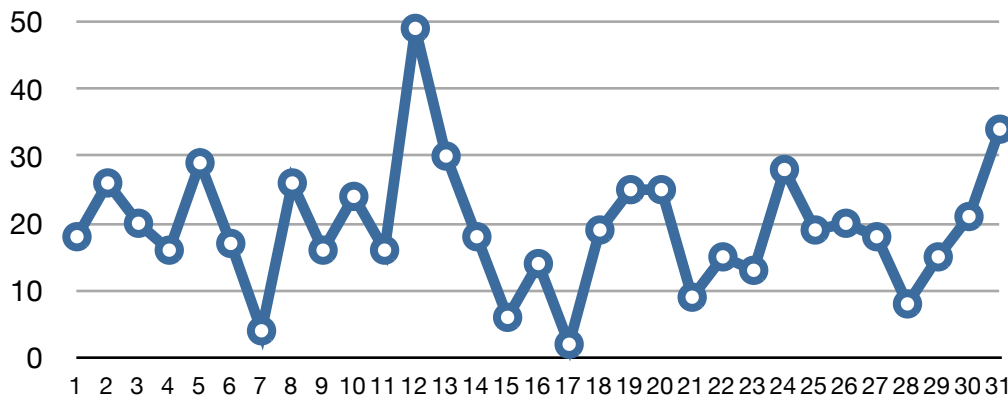

ACME Family Dental

Website Analytics Report
January 2012

NEW PATIENT LEADS

SALES ORIENTED PAGE VISITS

VISITS - NEW vs RETURNING

VISITS - REFERRAL SOURCE

VISITS - DAILY TREND (DECEMBER)

TOP CONTENT - SERVICES