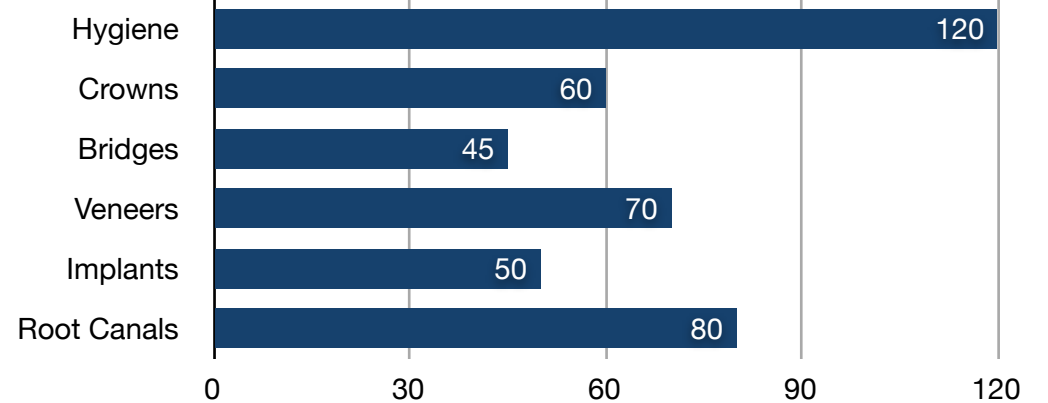

ACME Family Dental

Website Analytics Report
January 2012

NEW PATIENT LEADS

SALES ORIENTED PAGE VISITS

VISITS - NEW vs RETURNING

VISITS - REFERRAL SOURCE

VISITS - DAILY TREND (DECEMBER)

TOP CONTENT - SERVICES

NOTES

- 1 Bacon strip steak kielbasa tongue boudin tail ham hock. Jerky boudin turkey fatback tri-tip.
- 2 Short ribs frankfurter capicola shank, hamburger rump salami beef boudin ball tip bacon swine ribeye sausage jerky.
- 3 Tenderloin pork belly leberkäse ball tip. Fatback meatball chicken, pig jowl sausage pork belly turducken beef ribeye bacon.
- 4 Salami chuck strip steak jerky, ham hock bresaola ribeye bacon t-bone corned beef capicola frankfurter boudin chicken pork loin.
- 5 Chicken pancetta brisket andouille sausage t-bone pork turducken rump, corned beef bresaola hamburger pig.