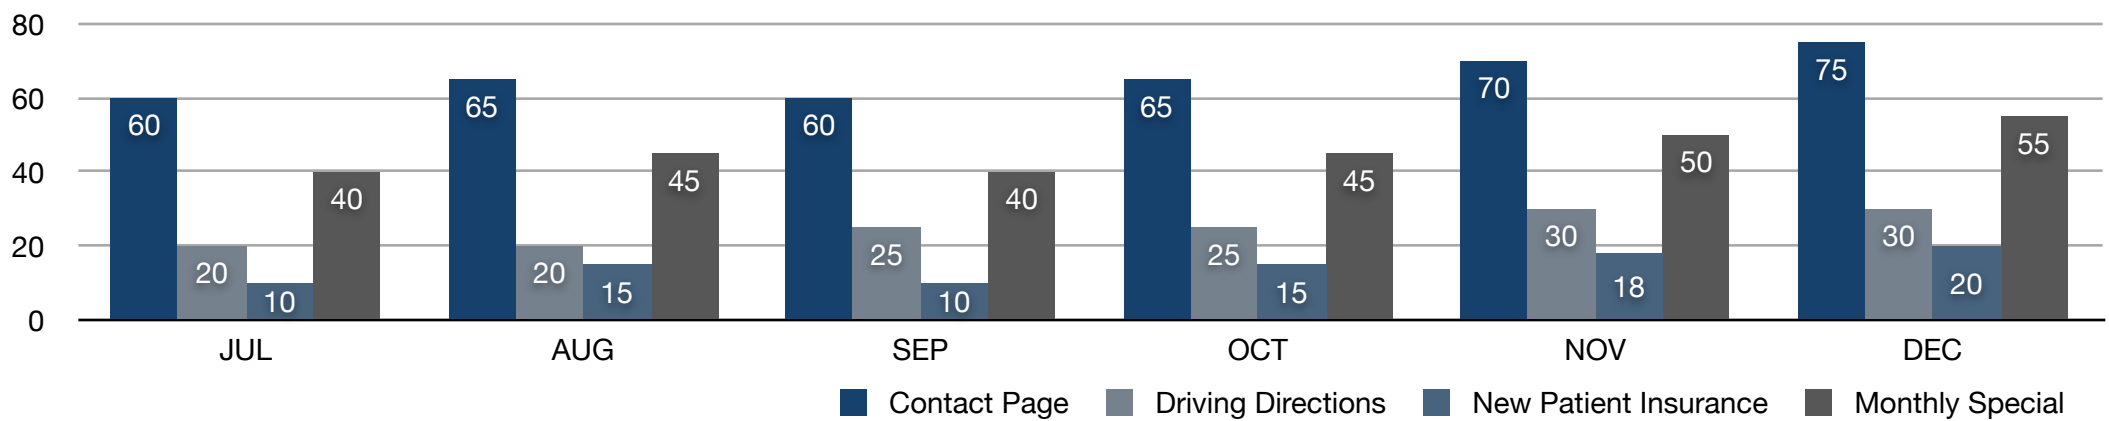

ACME Family Dental

Website Analytics Report
January 2012

NEW PATIENT LEADS

SALES ORIENTED PAGE VISITS

VISITS - NEW vs RETURNING

VISITS - REFERRAL SOURCE

VISITS - DAILY TREND (DECEMBER)

TOP CONTENT - SERVICES