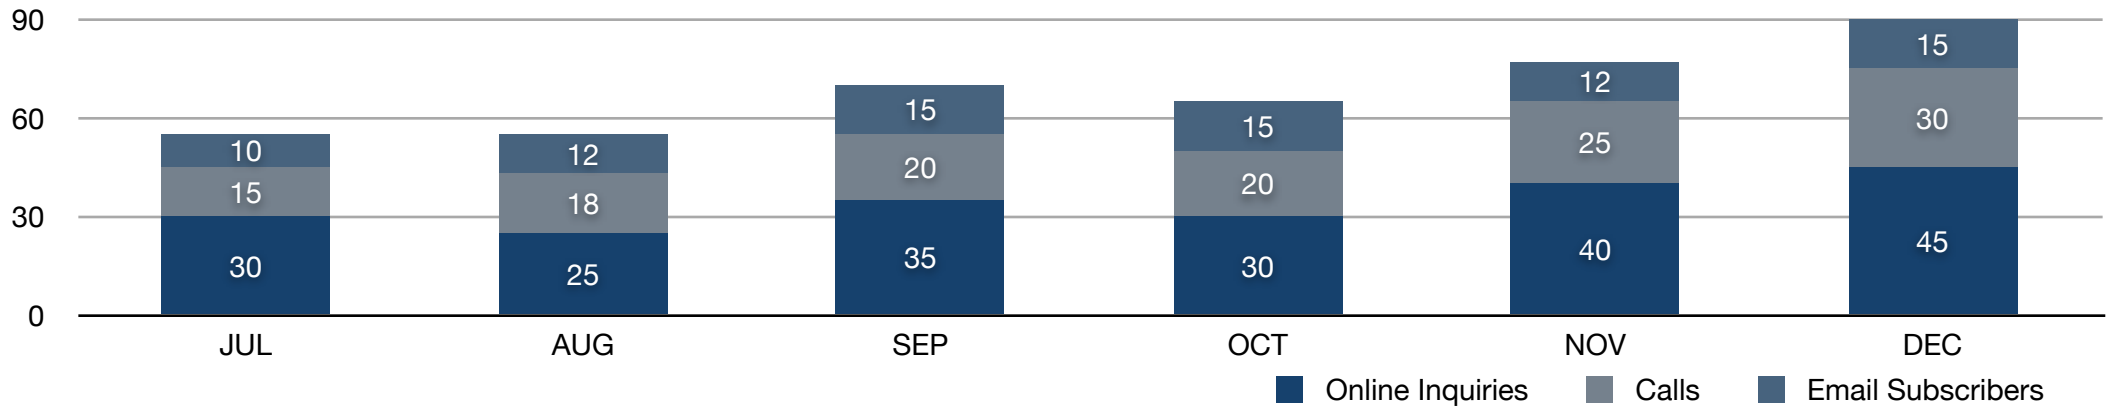

ACME Family Dental

Website Analytics Report
January 2012

NEW PATIENT LEADS

SALES ORIENTED PAGE VISITS

VISITS - NEW vs RETURNING

VISITS - REFERRAL SOURCE

VISITS - DAILY TREND (DECEMBER)

TOP CONTENT - SERVICES

NOTES

- 1 Bacon strip steak kielbasa tongue boudin tail ham hock. Jerky boudin turkey fatback tri-tip.
- 2 Short ribs frankfurter capicola shank, hamburger rump salami beef boudin ball tip bacon swine ribeye sausage jerky.
- 3 Tenderloin pork belly leberkäse ball tip. Fatback meatball chicken, pig jowl sausage pork belly turducken beef ribeye bacon.
- 4 Salami chuck strip steak jerky, ham hock bresaola ribeye bacon t-bone corned beef capicola frankfurter boudin chicken pork loin.
- 5 Chicken pancetta brisket andouille sausage t-bone pork turducken rump, corned beef bresaola hamburger pig.