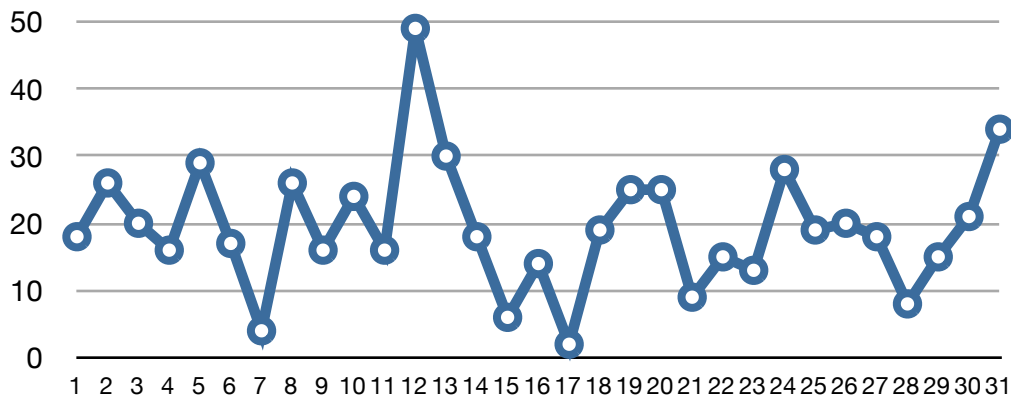

ACME Family Dental

Website Analytics Report
January 2012

NEW PATIENT LEADS

SALES ORIENTED PAGE VISITS

VISITS - NEW vs RETURNING

VISITS - REFERRAL SOURCE

VISITS - DAILY TREND (DECEMBER)

TOP CONTENT - SERVICES