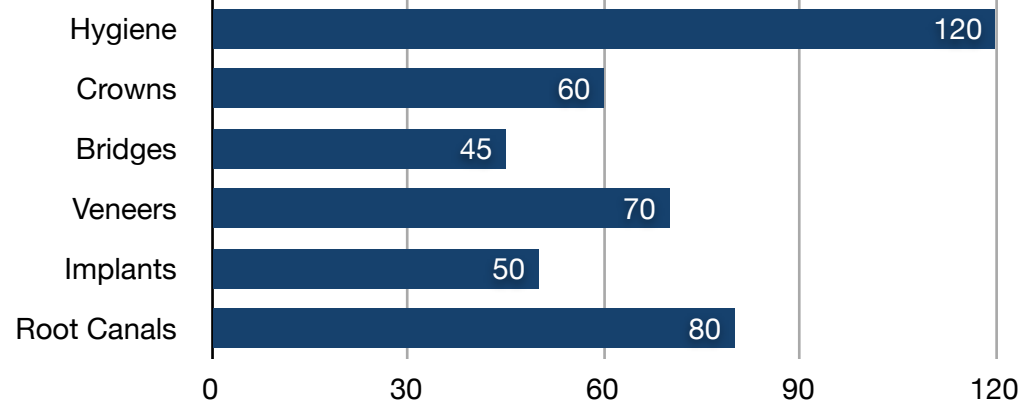

ACME Family Dental

Website Analytics Report
January 2012

NEW PATIENT LEADS

SALES ORIENTED PAGE VISITS

VISITS - NEW vs RETURNING

VISITS - REFERRAL SOURCE

VISITS - DAILY TREND (DECEMBER)

TOP CONTENT - SERVICES

NOTES

- 1 Bacon strip steak kielbasa tongue boudin tail ham hock. Jerky boudin turkey fatback tri-tip.
- 2 Short ribs frankfurter capicola shank, hamburger rump salami beef boudin ball tip bacon swine ribeye sausage jerky.
- 3 Tenderloin pork belly leberkäse ball tip. Fatback meatball chicken, pig jowl sausage pork belly turducken beef ribeye bacon.
- 4 Salami chuck strip steak jerky, ham hock bresaola ribeye bacon t-bone corned beef capicola frankfurter boudin chicken pork loin.
- 5 Chicken pancetta brisket andouille sausage t-bone pork turducken rump, corned beef bresaola hamburger pig.