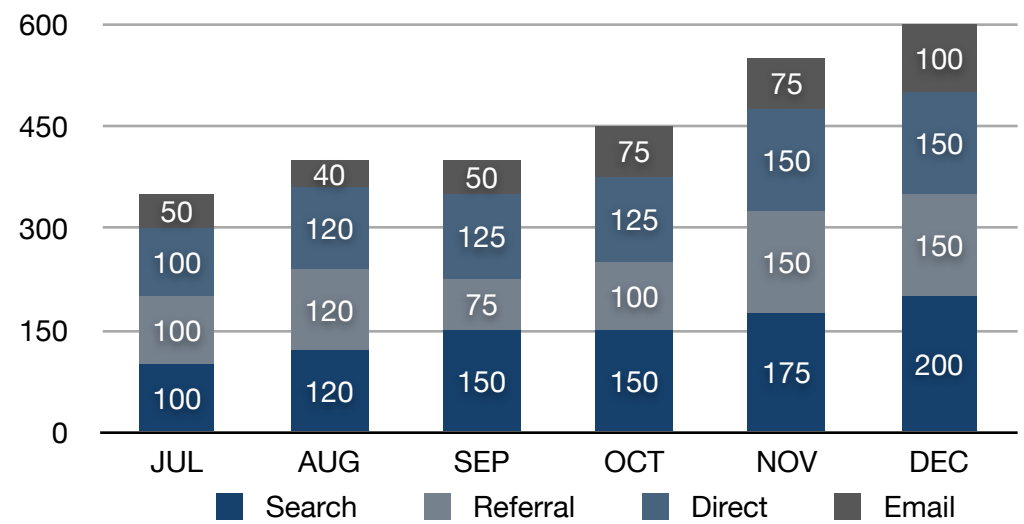

ACME Family Dental

Website Analytics Report
January 2012

NEW PATIENT LEADS

SALES ORIENTED PAGE VISITS

VISITS - NEW vs RETURNING

VISITS - REFERRAL SOURCE

VISITS - DAILY TREND (DECEMBER)

TOP CONTENT - SERVICES

NOTES

- 1 Bacon strip steak kielbasa tongue boudin tail ham hock. Jerky boudin turkey fatback tri-tip.
- 2 Short ribs frankfurter capicola shank, hamburger rump salami beef boudin ball tip bacon swine ribeye sausage jerky.
- 3 Tenderloin pork belly leberkäse ball tip. Fatback meatball chicken, pig jowl sausage pork belly turducken beef ribeye bacon.
- 4 Salami chuck strip steak jerky, ham hock bresaola ribeye bacon t-bone corned beef capicola frankfurter boudin chicken pork loin.
- 5 Chicken pancetta brisket andouille sausage t-bone pork turducken rump, corned beef bresaola hamburger pig.